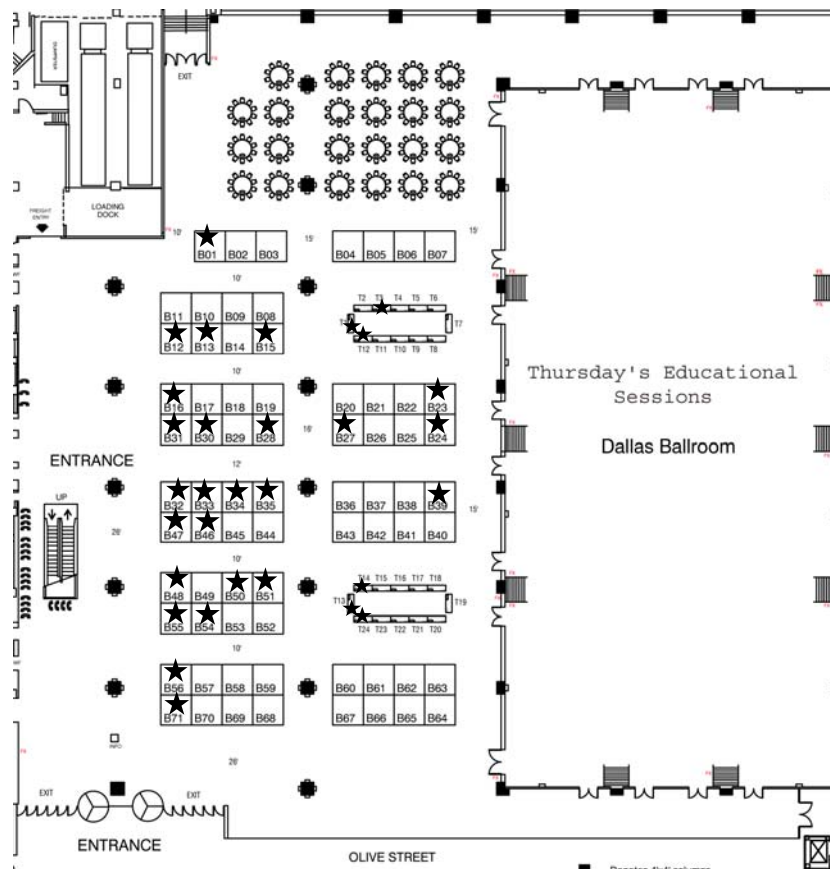

Multifamilypro's Brainstorming Sessions™ 2010

September 15-17, 2010

Show Date: September 16, 2010

Sheraton Dallas Hotel • Dallas, TX

B= 6' x 10' Booth
T= 6' x 2' Tabletop

BOOTHS

- B01 Anne Sadovsky
- B02
- B03
- B04
- B05
- B06
- B07
- B08
- B09
- B10
- B11
- B12 Rent.com
- B13 Rent.com
- B14
- B15 DeNyse Signs
- B16 Welcome Home America
- B17
- B18
- B19
- B20
- B21
- B22
- B23 ResidentCheck
- B24 Ellipse Communications Inc.
- B25
- B26
- B27 RealPage Inc.
- B28 CallSource
- B29
- B30 For Rent Media Solutions™
- B31 For Rent Media Solutions™
- B32 Level One
- B33 Level One